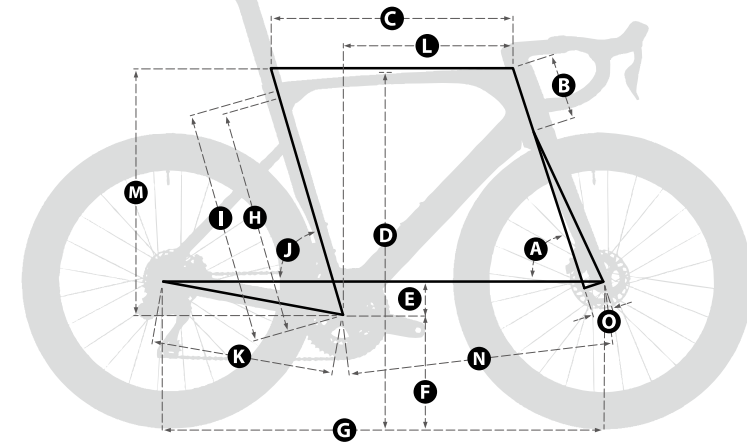

DIVINUS XP

ACOL

FRAME WEIGHT	885g [M Size, Raw frame without removable parts]
CARBON GRADE	WINACT-G3 CARBON
CHARACTERISTIC	Aero

GROUPSET		Shimano Ultegra Di2
BREAKS	Front Brake	Shimano Ultegra BR-R8170
	Rear Brake	Shimano Ultegra BR-R8170
	Rotor	Shimano SM-MT800 140mm
DRIVETRAIN	Shift Levers	Shimano Ultegra ST-R8170
	Front Derailleur	Shimano Ultegra FD-R8150
	Rear Derailleur	Shimano Ultegra RD-R8150
	Cassette	Shimano Ultegra CS-R8100 11-30t
	Chain	Shimano Ultegra CN-M8100
	Crankset*	Shimano Ultegra FC-R8100
	Chainrings	50-34T
	Bottom Bracket	Shimano Ultegra Pressfit 71-41B
WHEEL & TIRE	Front Wheel	DT SWISS ARC1100 62mm
	Rear Wheel	DT SWISS ARC1100 62mm
	Front Tire	Vittoria Corsa 28C
	Rear Tire	Vittoria Corsa 28C
COCKPIT	Handlebar**	Integrated (WAWS2 H/B)
OTHER PARTS	Saddle	Selle Italia SLR 3D
	Seatpost	DIVINUS SP Offset 25mm/ 0mm

GEOMETRY

	XXS	XS	S	M	L	XL
A. Head Tube Angle	71°	72°	72.5°	73°	73.5°	73.5°
B. Head Tube Length	97	101	115	130	150	178
C. Top Tube Length [Horizontal]	500	516	534	548	565	578
D. Standover Height	735	755	771	789	812	848
E. Bottom Bracket Drop	72	72	72	70	70	70
F. Bottom Bracket Height	263	263	263	265	265	265
G. Wheelbase	968	974	978	981	993	1006
H. Seat Tube Length [B-B Centre to Centre]	453	480	497	512	537	564
I. Seat Tube Length [B-B Centre to Top]	465	491	509	525	550	578
J. Seat Tube Angle	75°	75°	74°	73.5°	73.5°	73.5°
K. Chainstay Length	410	410	410	410	410	410
L. Reach	368	380	384	389	400	405
M. Stack	500	507	522	537	558	585
N. Front-Centre	568	574	578	581	593	606
O. Fork Offset	46	46	46	43	43	43

* Crank Length : XXS 165mm / XS 170mm / S 172.5mm / M 172.5mm / L 172.5mm / XL 175mm

** Handlebar Size : XXS 380x80mm / XS 400x90mm / S 400x90mm / M 400x100mm / L 420x110mm / XL 420x120mm