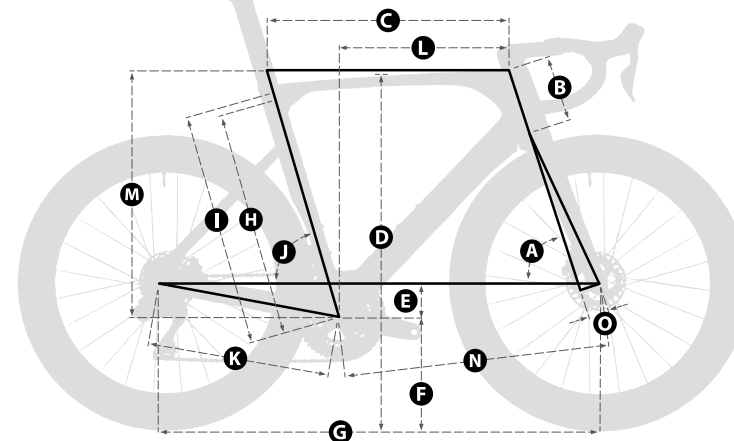

# DIVINUS XP

ACOL

<b>FRAME WEIGHT</b>	885g [M Size, Raw frame without removable parts]
<b>CARBON GRADE</b>	WINACT-G3 CARBON
<b>CHARACTERISTIC</b>	Aero

GROUPSET		Shimano Ultegra Di2
BREAKS	Front Brake	Shimano Ultegra BR-R8170
	Rear Brake	Shimano Ultegra BR-R8170
	Rotor	Shimano SM-MT800 140mm
DRIVETRAIN	Shift Levers	Shimano Ultegra ST-R8170
	Front Derailleur	Shimano Ultegra FD-R8150
	Rear Derailleur	Shimano Ultegra RD-R8150
	Cassette	Shimano Ultegra CS-R8100 11-30t
	Chain	Shimano Ultegra CN-M8100
	Crankset*	Shimano Ultegra FC-R8100
	Chainrings	50-34T
WHEEL & TIRE	Bottom Bracket	Shimano Ultegra Pressfit 71-41B
	Front Wheel	DT SWISS ARC1100 62mm
	Rear Wheel	DT SWISS ARC1100 62mm
	Front Tire	Vittoria Corsa 28C
	Rear Tire	Vittoria Corsa 28C
COCKPIT	Handlebar**	Integrated (WAWS2 H/B)
OTHER PARTS	Saddle	Selle Italia SLR 3D
	Seatpost	DIVINUS SP Offset 25mm/ 0mm

## GEOMETRY

	XXS	XS	S	M	L	XL
A. Head Tube Angle	71°	72°	72.5°	73°	73.5°	73.5°
B. Head Tube Length	97	101	115	130	150	178
C. Top Tube Length [Horizontal]	500	516	534	548	565	578
D. Standover Height	735	755	771	789	812	848
E. Bottom Bracket Drop	72	72	72	70	70	70
F. Bottom Bracket Height	263	263	263	265	265	265
G. Wheelbase	968	974	978	981	993	1006
H. Seat Tube Length [B-B Centre to Centre]	453	480	497	512	537	564
I. Seat Tube Length [B-B Centre to Top]	465	491	509	525	550	578
J. Seat Tube Angle	75°	75°	74°	73.5°	73.5°	73.5°
K. Chainstay Length	410	410	410	410	410	410
L. Reach	368	380	384	389	400	405
M. Stack	500	507	522	537	558	585
N. Front-Centre	568	574	578	581	593	606
O. Fork Offset	46	46	46	43	43	43

\* Crank Length : XXS 165mm / XS 170mm / S 172.5mm / M 172.5mm / L 172.5mm / XL 175mm

\*\* Handlebar Size : XXS 380x80mm / XS 400x90mm / S 400x90mm / M 400x100mm / L 420x110mm / XL 420x120mm